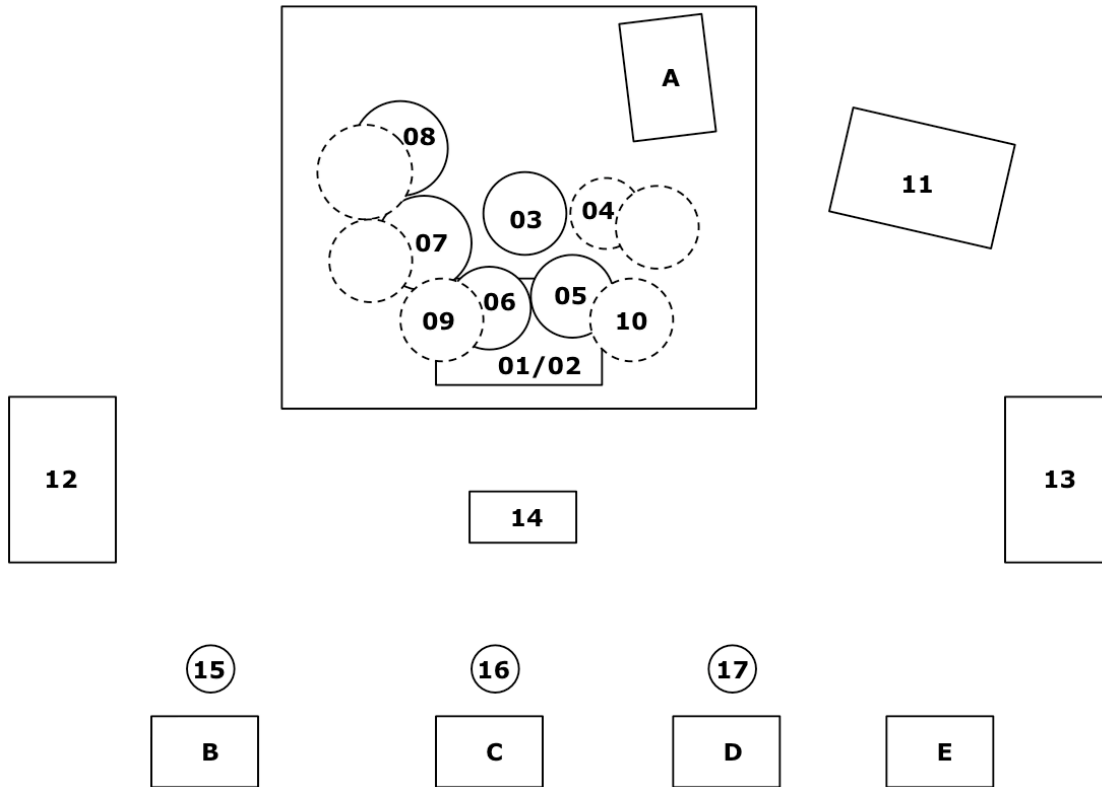

PUSSYLOVERS

STAGEPLAN

Monitoring:

- A Drum
- B Gitarre, Backing Vocals (Stage Right)
- C Lead Vocals, Akustik Gitarre
- D Bass, Backing Vocals
- E Gitarre (Stage Left)

Kanäle:

- 1 Kick
- 2 Kick (Grenzflächen)
- 3 Snare
- 4 HiHat
- 5 Tom
- 6 Tom
- 7 Floor
- 8 Floor
- 9 Overhead 1
- 10 Overhead 2
- 11 Bass (DI)
- 12 Gitarre Stage Right
- 13 Gitarre Stage Left
- 14 Akustik-Gitarre (DI)
- 15 Backing Vocals (Gitarre Stage Right)
- 16 Lead Vocals
- 17 Backing Vocals (Bass Stage Left)